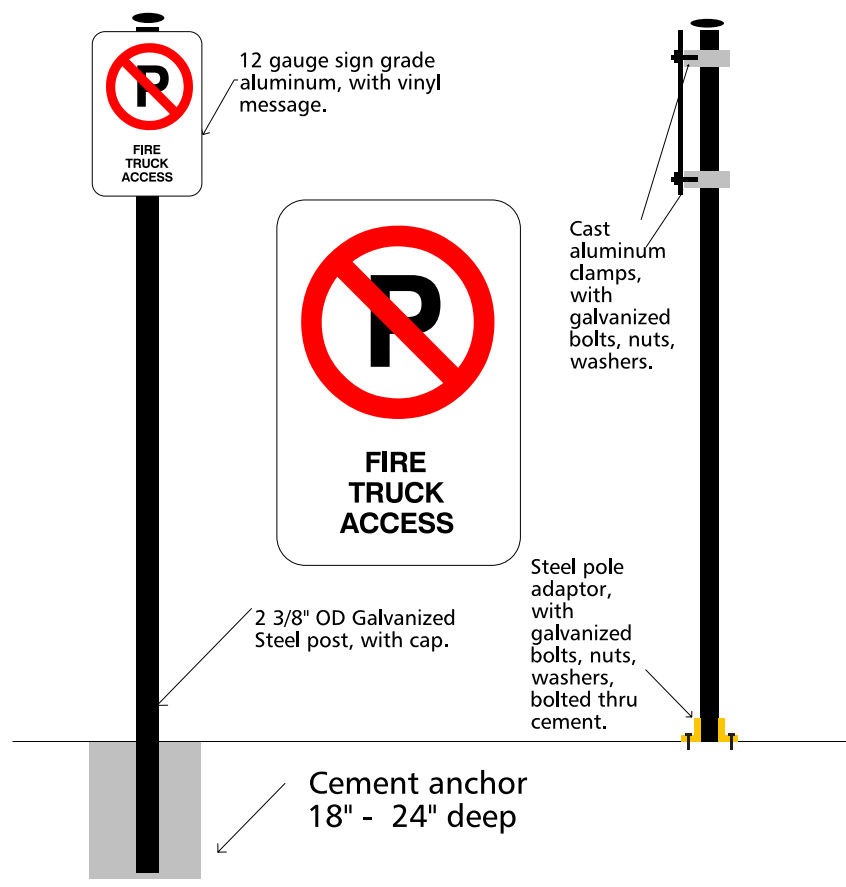

Type: Traffic and Parking Signs

Overall Size: Large 18" x 24" , Medium 12"x 18", Small 12" x 12"
 Materials: 12 gauge sign grade aluminum with vinyl message. Also available on corrugated plastic.
 Function: Traffic control and parking instructions.
 Text: Varies with purpose.
 Contact us for other messages.

Installation Detail:

See above for typical installations in ground and on concrete.