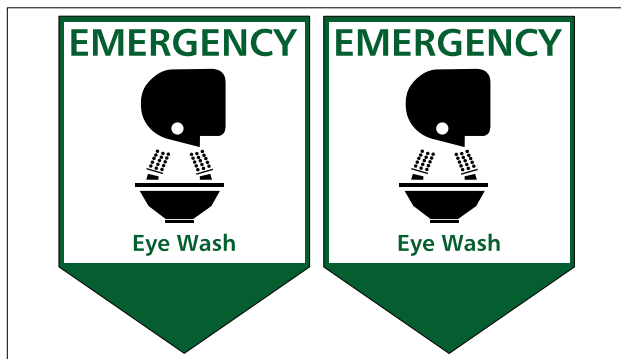

Type: Danger, Caution, Notice Signs  
Overall Size: Large 12" x 18" , Medium 10" x 11.3", Small 6.25" x 9.5"  
Function: Identifies Dangers, Cautions, and Conveys Instructions  
Text: Varies with Purpose. Contact us for other messages.

Type: Emergency Safety Signs  
Overall Size: 11.5" x 17.5" - these signs are bent and stick out from the wall  
Function: Identifies Emergency Wash Stations

Type: Large Area I.D.  
Overall Size: 12" x 18"  
Function: Identifies Floor Areas.  
Text: Varies with Purpose.